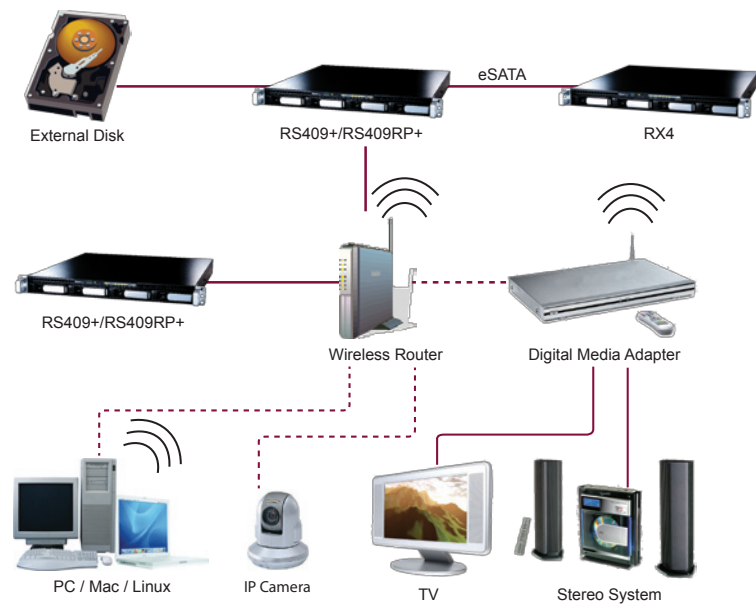

Networking

SYNOLOGY INC.

<http://www.synology.com>
6F-2, No. 106, Chang An W. Rd., Taipei, Taiwan
Tel: 886 2 2552 1814 Fax: 886 2 2552 1824

Technical Specifications

Hardware

- Internal HDD: 4X 3.5" SATA(II)
- External HDD Interface: 1X eSATA
- Size: 44mm X 430.5mm X 457.5mm
- Weight: 7.1kg
- Fan: 3X (40mmx40mm)
- Noise Level: 32dB(A)
- Power Recovery
- AC Input Power Voltage: 100V to 240V
- Power Frequency: 50Hz to 60Hz, Single Phase
- Max HDD Support (Internal HDD): 1.5TB
- Operating temperature: 5°C to 35°C (40°F to 95°F)
- Storage temperature: -10°C to 70°C (15°F to 155°F)

- Relative Humidity: 5% to 95% RH
- Max Operating Altitude: 10,000 feet

Power Consumption

- 23W⁽¹⁾

RAID Management

- Volume Type: Basic, JBOD, RAID 0, RAID 1, RAID 5, RAID 5+Spare, RAID 6
- RAID Change: Basic to RAID 1, Basic to RAID 5, RAID 1 to RAID 5, RAID 5 to RAID 5+Spare, Expand with Larger Hard Drive: RAID 1, RAID 5, RAID 5+Spare, RAID 6
- RAID Expansion with More Hard Drives: RAID 5 from 3 to 4 HDDs

Environment

- RoHS Compliant

Package Content

- RX4 Main Unit
- User's Guide
- Assembling Kit
- AC Power Cord
- eSATA Cable

(1) Measured with 4 Seagate 750GB ST3750640NS hard drives. The figures could vary on different environments.