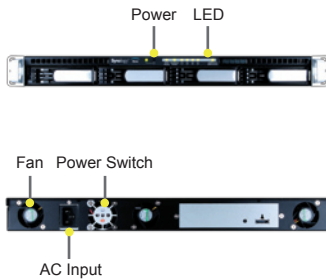

CONNECTIONS & BUTTONS